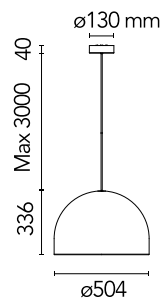

FLOS

F1915009 White

My Dome

Designed by Michael Anastassiades, 2023

LED retrofit

Suspension lamp composed of a half-sphere in an acylindrical finish that evenly projects light downwards. The matte white colour complements a simple geometry that adapts to any style. My Dome offers a classic suspension piece for downlight illumination reimagined through the poetics of Michael Anastassiades. Light is diffused evenly downwards, making the lamp ideal for illuminating a dining table.

Are you a professional and your project needs consulting and support?

[BOOK AN APPOINTMENT](#)

Main specifications

EAN	8059607063606
Mounting	Suspension
Environments	Indoor dry location
Light Source Type	Bulb
Lamp category	LED retrofit
Lamp holders	E27
Number of heads	2

Physical

Colour	White
Cord length (mm)	2700
Canopy dimension (mm)	40
Canopy width (mm)	130
Net weight (kg)	3.5
Package height (mm)	530
Package width (mm)	630
Package length (mm)	630
Package volume (m3)	0.21
IP internal	20