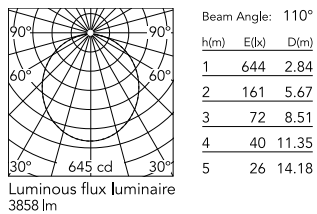

Schematic light drawing

Photometric

Extreme cut off No

Electrical

Insulation class	I
Frequency (Hz)	50/60
Main voltage (Vac)	220-250
Dimmable	Yes
Power Supply Type	Dimmable, Electronic 48V
Dimming interface	Remote Dimmable (Dimmer Not Included)